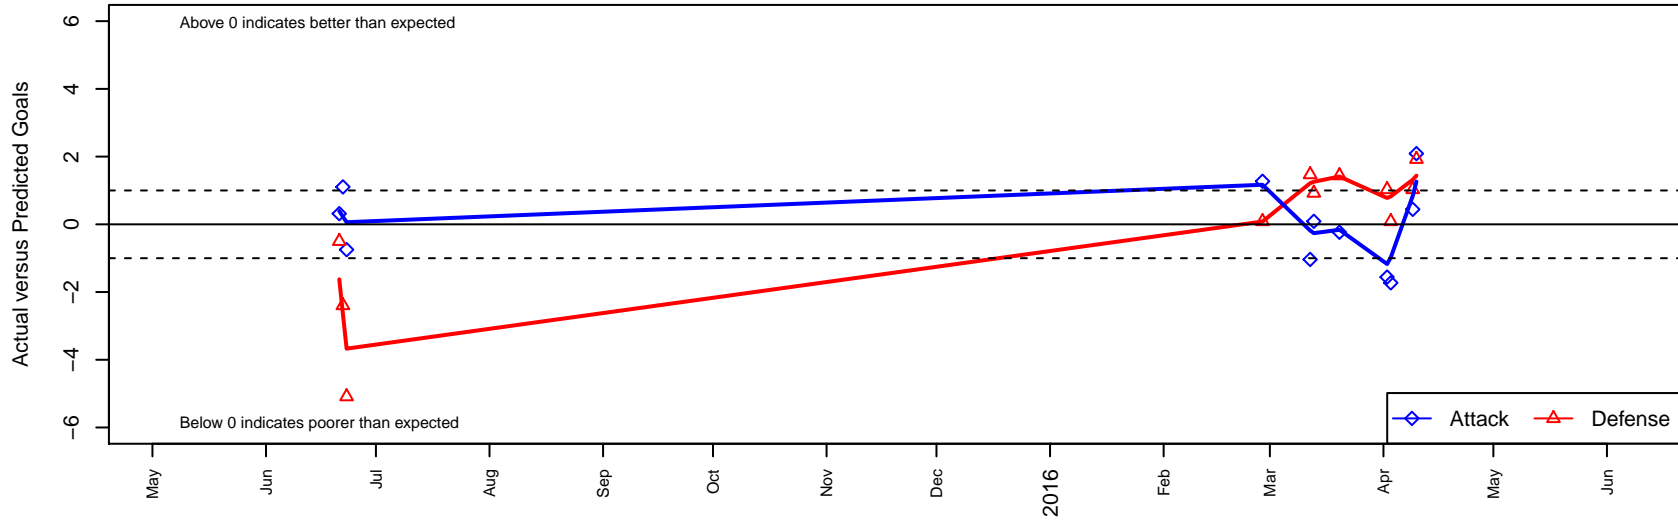

Central WA SA Navy B01

Central WA Soccer Academy
 Yakima, WA
 B01 total strength=1343
 attack=8.92 defense=4.85
 spr league = Spr PSPL SuperLeague U14
 notes= Dauer 2013-14; Cuevas 2015

alt names used:
 CWSA B01 Navy Cuevas
 CWSA B'01 NAVY CUEVAS

Venues played:
 2015 US Club Regionals Super U13
 2015 Spr PSPL SuperLeague U14

Central WA SA Navy B01
 Dots are actual minus expected GF (blue circles) and GA (red triangles).
 Blue line is smoothed change in attack strength. Red is smoothed change in defense strength.

**attack and defense variance (black dot)
relative to other teams
and top 10 in region**

**attack and defense rating
relative to others at age
and all opponents in last 13 months**

**attack and defense rating
relative to others at age
and all opponents in last 13 months**

Performance relative to 13 month average

Performance relative to 13 month average

Distribution of opponents
 Red = Lose zone, Blue = Win zone, Green = Even
 Black line separates win/lose zones

lot. A=Neither has attack advantage, B=Opponent has both attack and defense advantage, C=Opponent has both attack and defense disadvantage, D=Both have