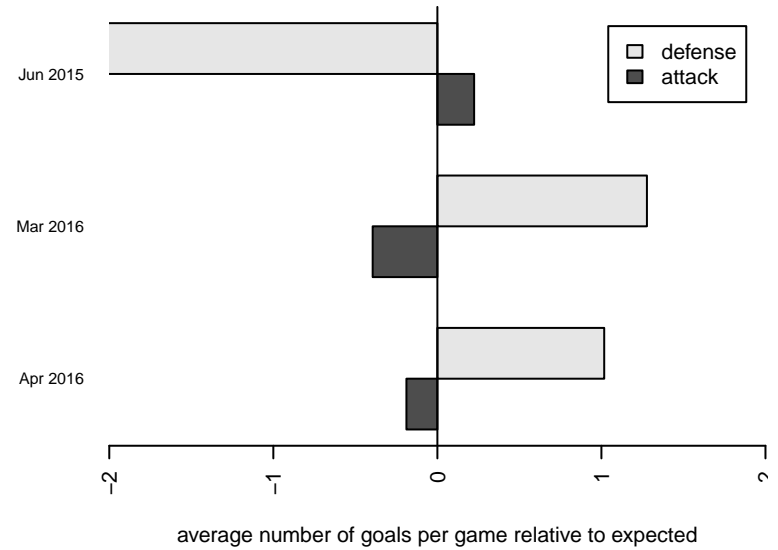

Venues played:
 2015 US Club Regionals Super U13
 2015 Spr PSPL SuperLeague U14

Central WA SA Navy B01
 Dots are actual minus expected GF (blue circles) and GA (red triangles).
 Blue line is smoothed change in attack strength. Red is smoothed change in defense strength.

**attack and defense variance (black dot)
relative to other teams
and top 10 in region**

**attack and defense rating
relative to others at age
and all opponents in last 13 months**

**attack and defense rating
relative to others at age
and all opponents in last 13 months**

Performance relative to 13 month average

Performance relative to 13 month average

Distribution of opponents
 Red = Lose zone, Blue = Win zone, Green = Even
 Black line separates win/lose zones

lot. A=Neither has attack advantage, B=Opponent has both attack and defense advantage, C=Opponent has both attack and defense disadvantage, D=Both have